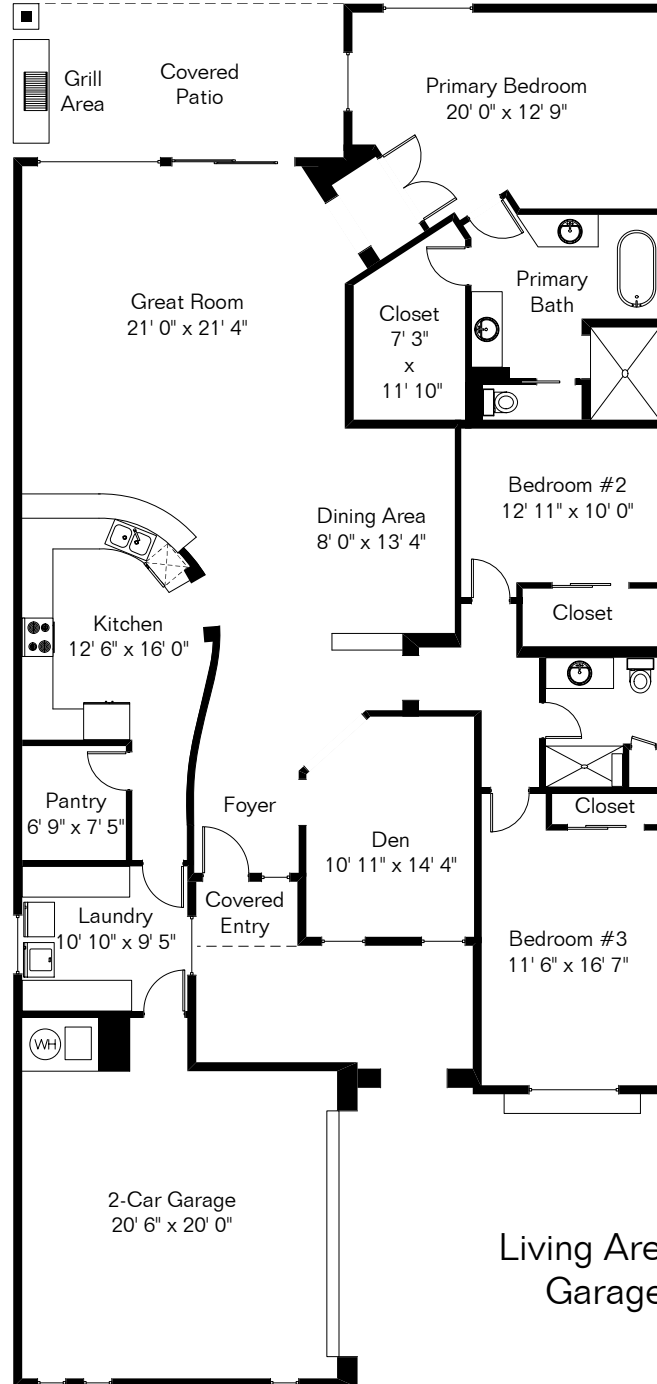

The square footages and room size information are deemed to be reliable but are not guaranteed and should be independently verified. This drawing is for marketing purposes only.

# 11430 N Moon Ranch Place

Living Area 2,553 Sq Ft  
Garage 509 Sq Ft

Site Visit March 2023

0 ft. 6 ft. 10 ft. 20 ft.

Copyright 2023 Floor Plans First! LLC  
All Rights Reserved.

Floor Plans First! LLC  
See the Floor Plan First™